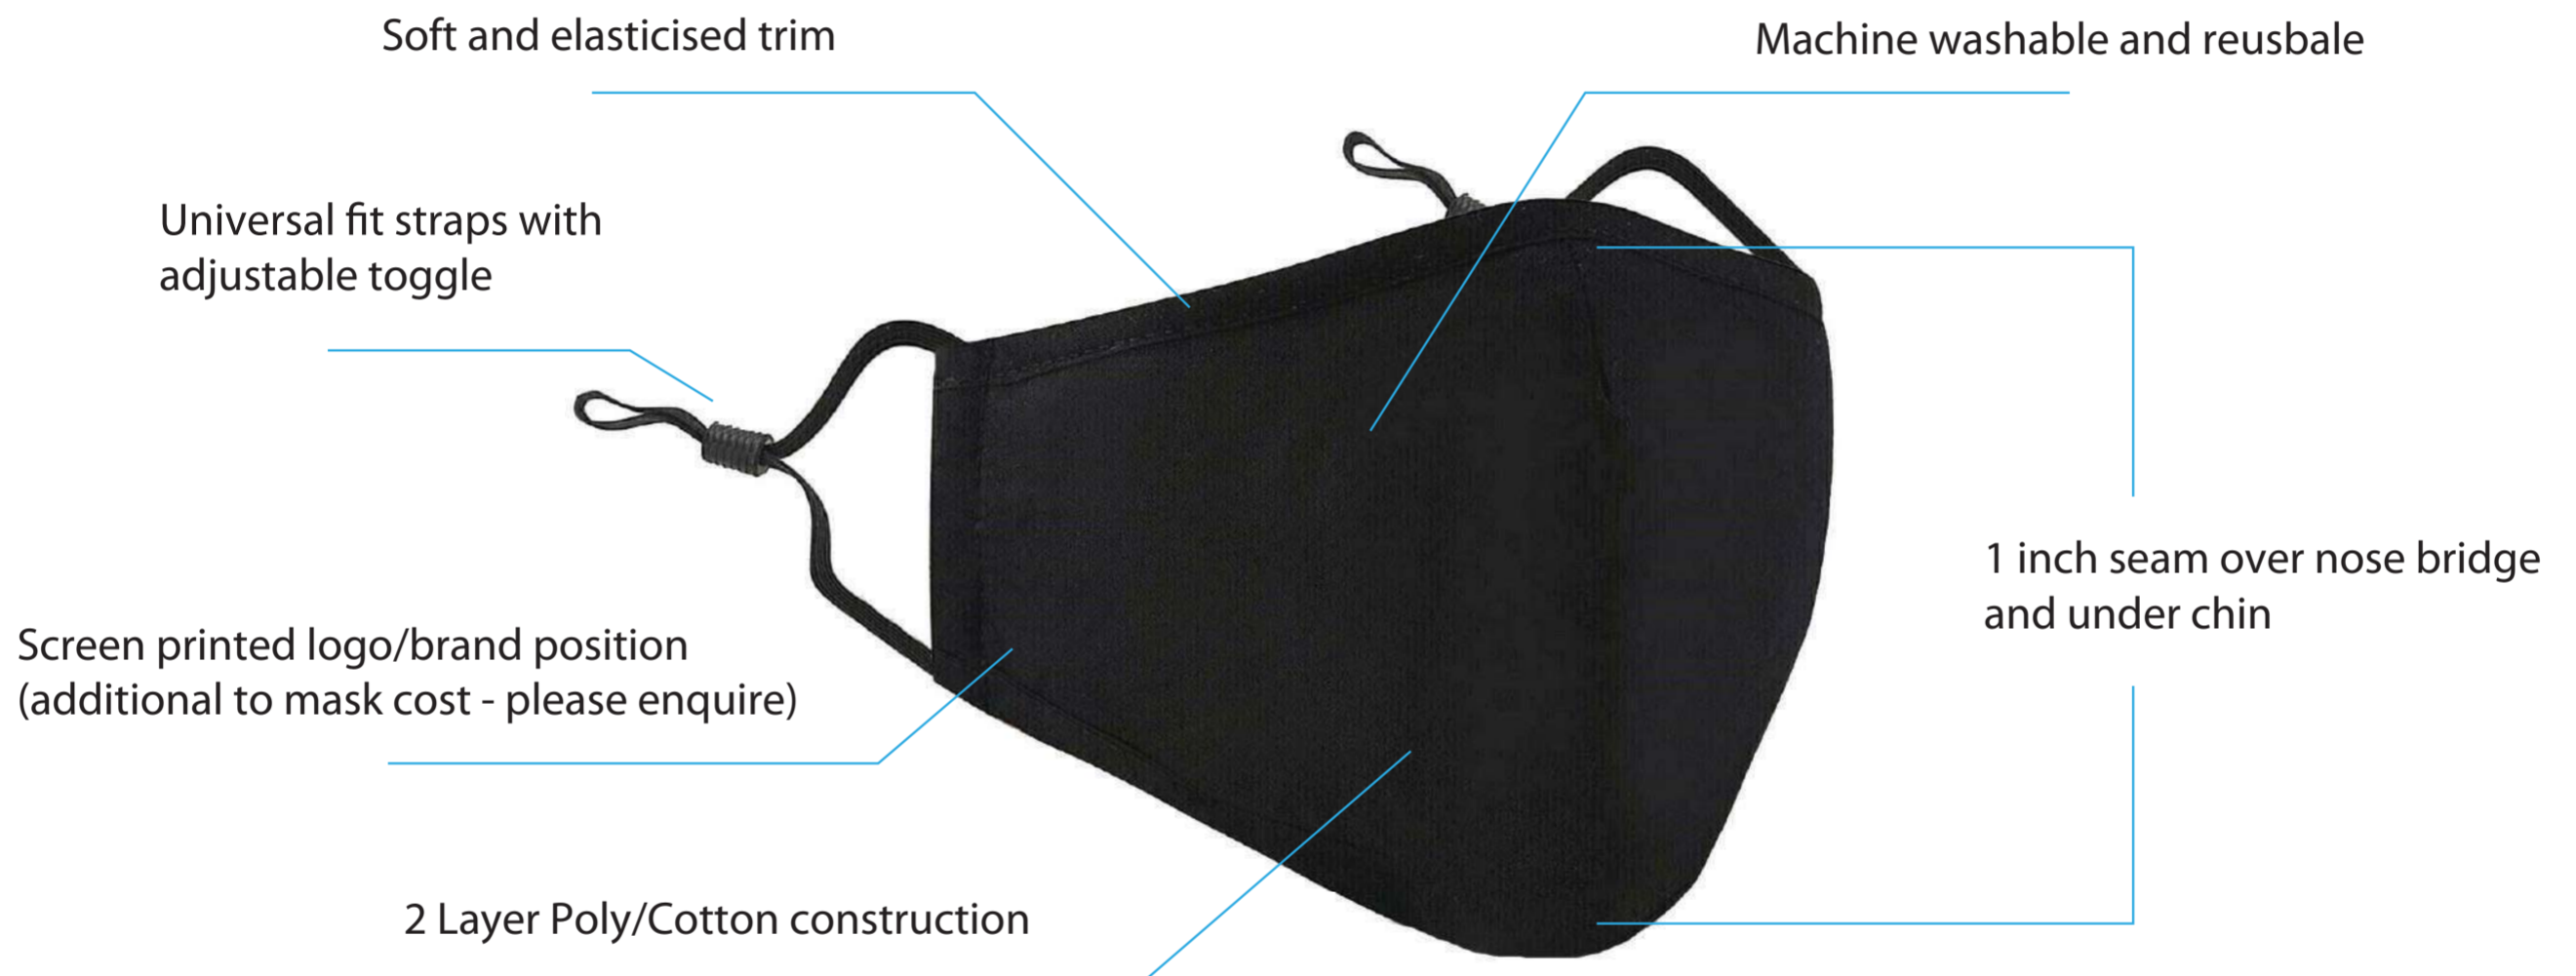

Washable and Reusable Face Mask with Adjustable Strap

STYLE TPR

IMAGE SHOWN ABOVE IS FOR VISUAL PURPOSES ONLY AND MAY NOT BE TO EXACT SCALE, SIZE, POSITION OR COLOUR